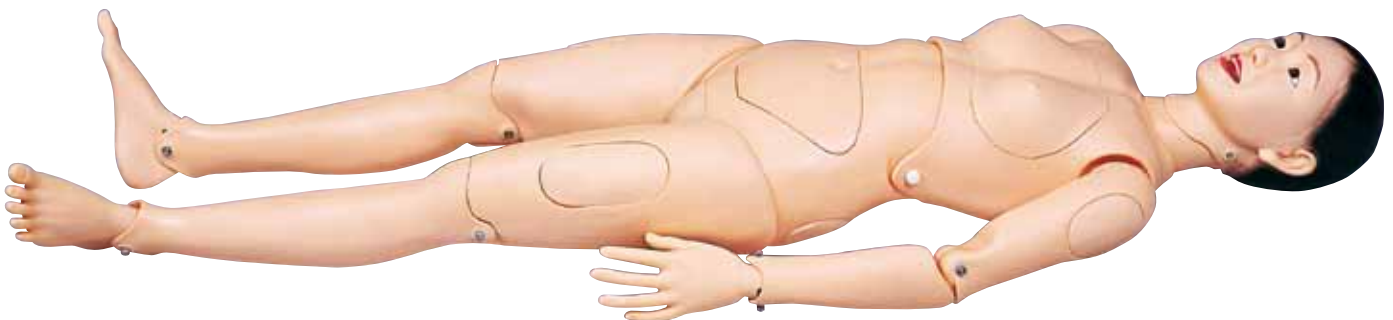

## "KIYOKO" - Bathing Care Manikin

● Accessories/Pajamas

<Wig and Male genitalia model are sold separately>

Various joints move naturally as those of human body, and can simulate with feeling close to actual patient.

- The lower back smoothly bends anteriorly and posteriorly. The model can be seated in a wheelchair for simulation with a feeling similar to seating a real patient.
- The head can be turned laterally to 30° in both directions as well as upward and downward so that the model can take nearly the same postures as the human body.

- Since the lower limbs can be freely moved back and forward or abducted, the legs can be spread sufficiently. Practice of assistance in excretion using a bedpan or a urinal can be performed with a true to life feeling.
- Various joints including the shoulders, elbows, wrists, hips, knees, and ankles move naturally as those of the human body and enable smooth execution of practice of changing clothes and bedding.

### Practice

- Can actually be bathed.
- Water spontaneously flows into the model so that it can be dipped into water. Drained quickly when it is lifted up from water.
- Tolerates the use of showers, sponge, and detergents.